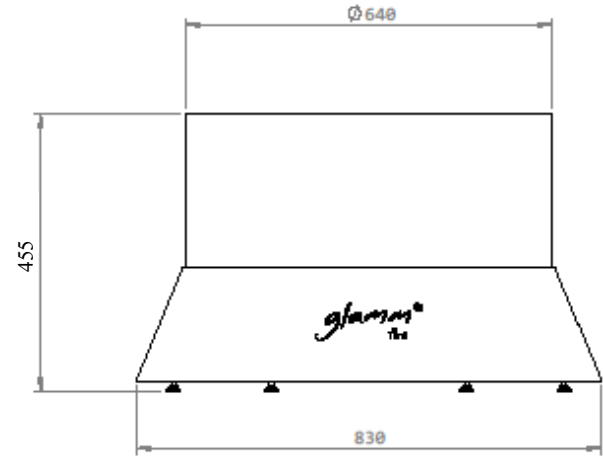

Fire Pit

Option Gas

Materials// Stainless steel , steel or corten steel

Finishings// Brushed stainless steel
Black lacquered steel
Lacquered steel
Rusted corten steel

Dimensions// 830 Ø x 500 h mm

Weight // 65 kg

Benches finishings// Black lacquered - optional

Benches dimensions// 550 Ø x 460

Benches weight // 35 kg

Combustion zone

Materials // Quartz glass, AISI 316 stainless steel

Fuel // Propane gas / Butane gas / Natural gas

Ignition mode// Manual

Consumption // Propane gas/Butane gas · 300–1300 g/h/ Natural gas · 0,5-2,1 g/h

Power // 3,2—14,2 kW

Supply pressure // Propane/Butane: 37.0 mbar - Natural gas: 20.0 mbar

Gas combination control - Approvals // Gas Appliances Directive 2009/142/CE
DIN EN298 / DIN EN126 / DIN EN13611

Accessories // Protection cover - included

Fuel compartment cover - included

Gas compartment - optional

General Dimensions