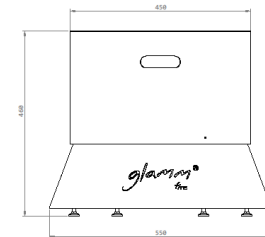

General Dimensions

Fire Pit

Option Firewod

Materials// Stainless steel , steel or corten steel

Finishings// Brushed stainless steel
Black lacquered steel
Rusted corten steel

Dimensions// 830 Ø x 540 h mm

Weight // 60 kg

Benches finishings// Black lacquered - optional

Benches dimensions// 550 Ø x 460

Benches weight // 35 kg

Combustion zone

Materials // Quartz glass

Fuel // Firewood

Accessories // Ash vacuum cleaner - included

Protection cover - included

Fuel compartment cover - included

Benches