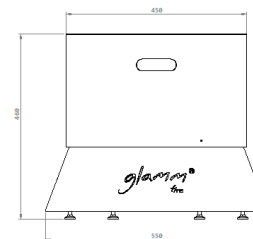

Dimensions// 830 Ø x 500 h mm

Weight // 65 kg

Benches finishings// Black lacquered - optional

Benches dimensions// 550 Ø x 460

Benches weight // 35 kg

Combustion zone

Materials // Quartz glass, AISI 316 stainless steel

General Dimensions

Benches

Fire Pit

Option Bioethanol

Materials// Stainless steel , steel or corten steel

Finishings// Brushed stainless steel
Black lacquered steel
Lacquered steel
Rusted corten steel

Dimensions// 830 Ø x 540 h mm

Weight // 75 kg

Benches finishings// Black lacquered - optional

Benches dimensions// 550 Ø x 460

Benches weight // 35 kg

Combustion zone

Materials // Quartz glass, AISI 316 stainless steel

Burner // Crea7ion EVOPlus Fire Round

General Dimensions

Benches

glamm[®]
fire

GlammFire

Zona Industrial da Lagoa, Lote G1
4950-850 Monção
Portugal

info@glammfire.com
t. +351 251 654 800 | F. +351 251 654 801

www.glammfire.com