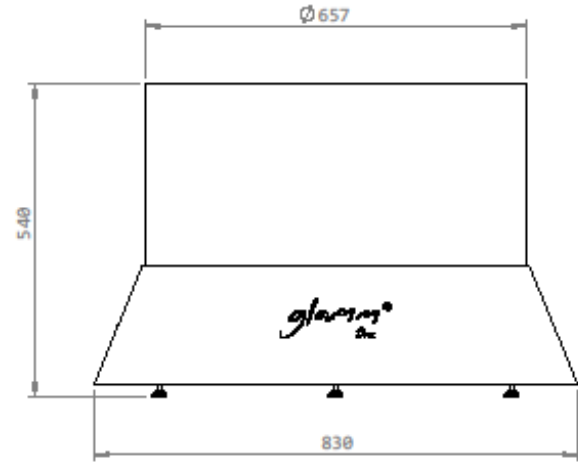

Option Bioethanol

General Dimensions

Fire Pit

Option Firewod

Materials// Stainless steel , steel or corten steel

Finishings// Brushed stainless steel
Black lacquered steel
Rusted corten steel

Dimensions// 830 Ø x 540 h mm