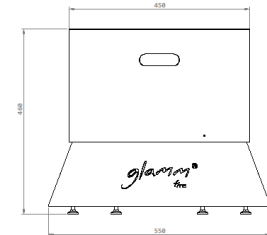

Option Bioethanol

General Dimensions

Fire Pit

Option Firewod

Materials// Stainless steel , steel or corten steel

Finishings// Brushed stainless steel
Black lacquered steel
Rusted corten steel

Dimensions// 830 Ø x 540 h mm

Dimensions// 830 Ø x 500 h mm

Weight // 65 kg

Benches finishings// Black lacquered - optional

Benches dimensions// 550 Ø x 460

Benches weight // 35 kg

Combustion zone

Materials // Quartz glass, AISI 316 stainless steel

General Dimensions

Benches

Fire Pit

Option Bioethanol

Materials// Stainless steel , steel or corten steel

Finishings// Brushed stainless steel
Black lacquered steel
Lacquered steel
Rusted corten steel

Dimensions// 830 Ø x 540 h mm