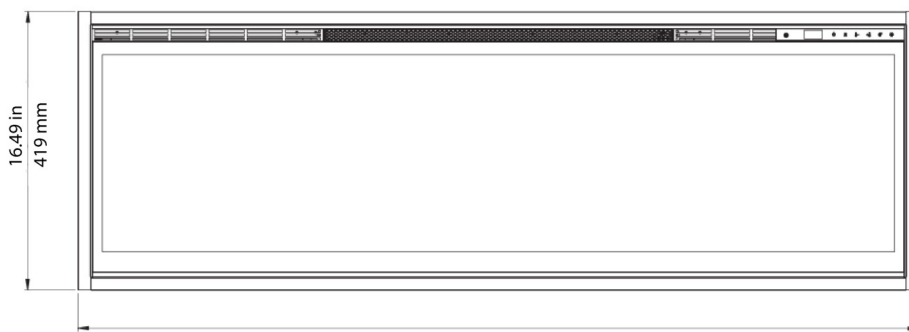

glamm
fire

GlammFire

Altia

GENERAL DIMENSIONS

50. 1278 mm | 50.31 in
74. 1887 mm | 74.31 in

50. 1306 mm | 51.41 in
74. 1915 mm | 75.41 in

Dimensions// 50. 1278 w x 402 h x 147 d mm | 1306 w x 419 h x 147 d mm
74. 1887 w x 402 h x 147 d mm | 1915 w x 419 h x 147 d mm