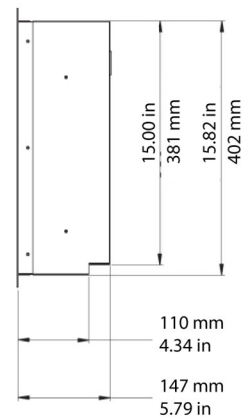

glamm
fire

GlammFire

Altia

GENERAL DIMENSIONS

50. 1278 mm | 50.31 in
74. 1887 mm | 74.31 in

50. 1306 mm | 51.41 in
74. 1915 mm | 75.41 in

Dimensions// 50. 1278 w x 402 h x 147 d mm | 1306 w x 419 h x 147 d mm
74. 1887 w x 402 h x 147 d mm | 1915 w x 419 h x 147 d mm

Type// Built-in

Weight// 31-45 kg | 68,3 - 99,2 lbs

Voltage// 220/240 V

Frequency// 50 Hz

Power// 1.2-2.4 kW (4190-8290 btus)

Accessories// Remote control - included

GlammFire

Glammfire, Lda.
Zona Industrial da Lagoa, Lote G1
4950-850 CORTES - MONÇÃO
PORTUGAL