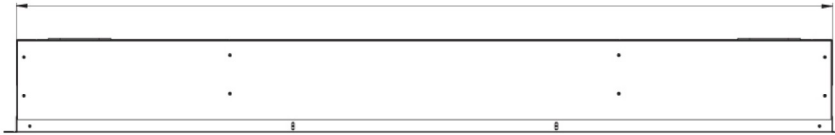

glamm
fire

GlammFire

Altia

GENERAL DIMENSIONS

50. 1278 mm | 50.31 in
74. 1887 mm | 74.31 in

50. 1306 mm | 51.41 in
74. 1915 mm | 75.41 in

Dimensions// 50. 1278 w x 402 h x 147 d mm | 1306 w x 419 h x 147 d mm
74. 1887 w x 402 h x 147 d mm | 1915 w x 419 h x 147 d mm