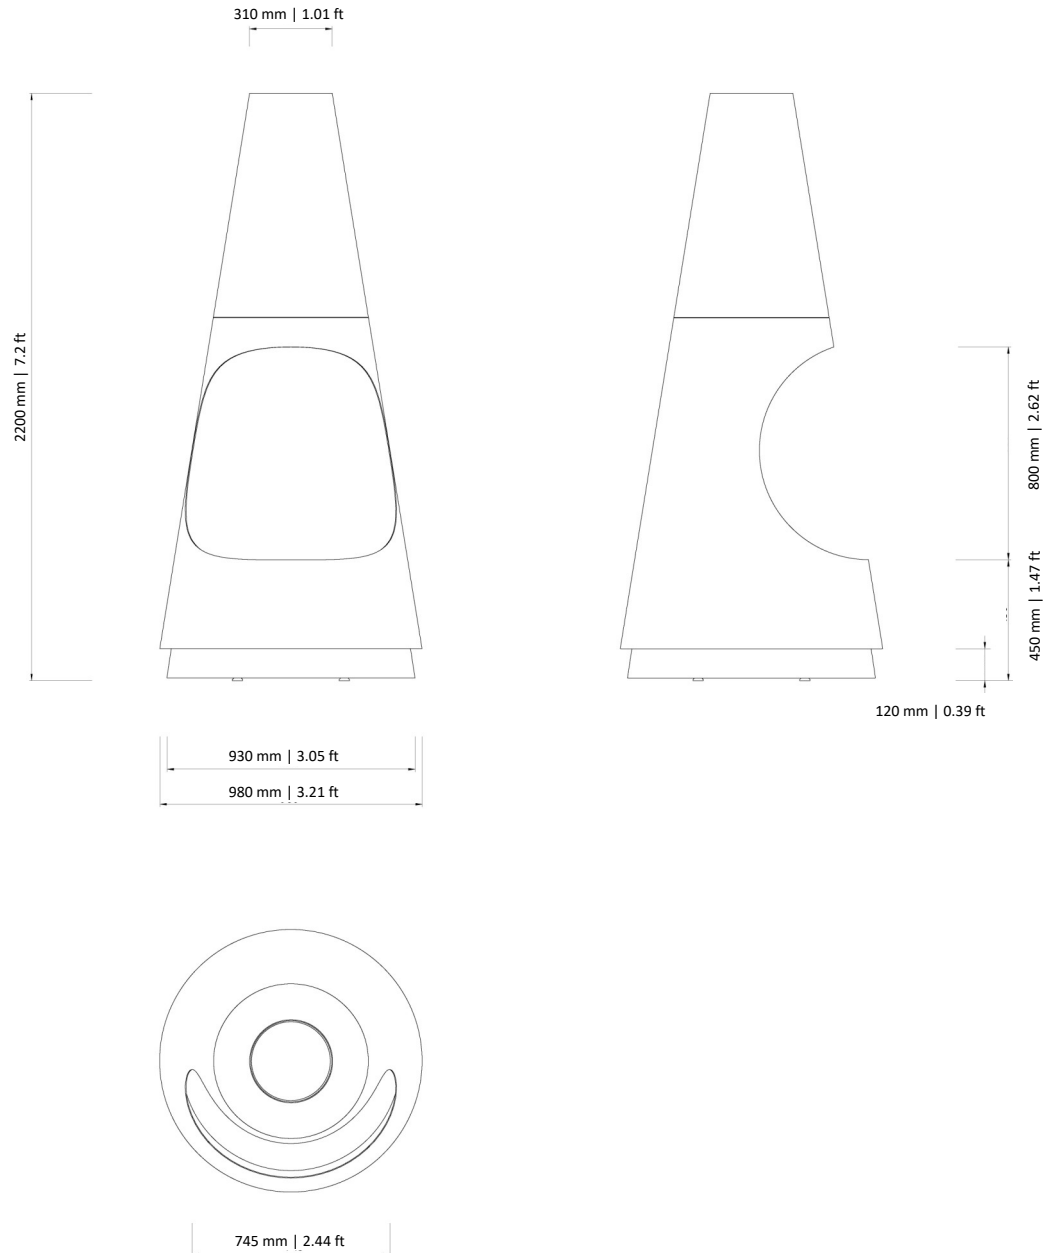

GlammFire

Archimedes

General Dimensions

GlammFire

Glammfire Lda.
Zona Industrial da Lagoa, Lote G1
Rua da Suíça, nº213 | 4950-850
MONÇÃO | PORTUGAL

Tel(+351) 251 654 800
Fax(+351) 251 654 801
info@glammfire.com
www.glammfire.com

PT13302-E

glamm®
fire