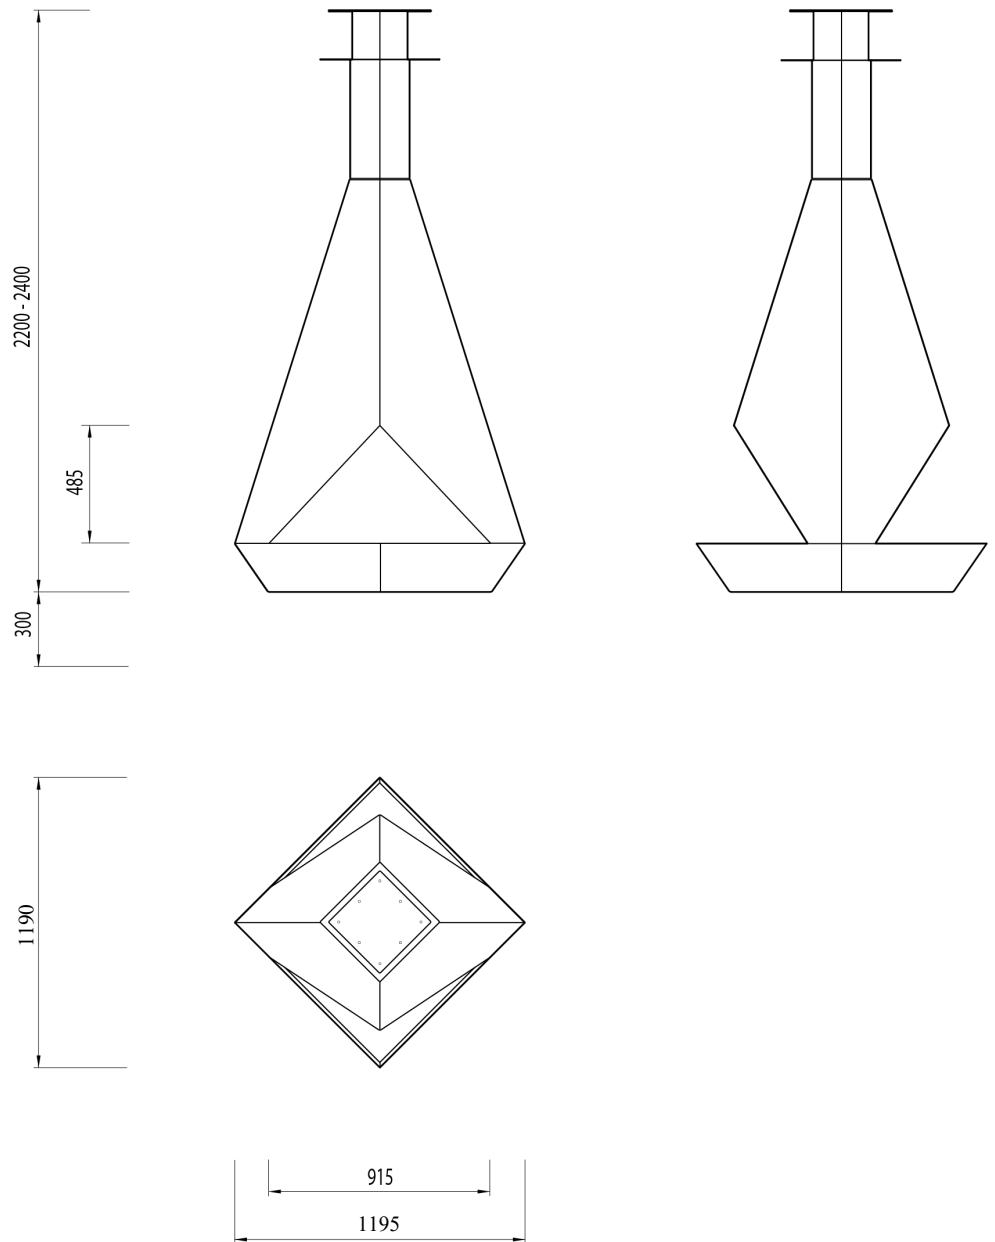

GlammFire

Eudoxus

Dimensions

GlammFire

Glammfire Lda.
Zona Industrial da Lagoa, Lote G1
Rua da Suíça, nº213 | 4950-850
MONÇÃO | PORTUGAL

Tel(+351) 251 654 800
Fax(+351) 251 654 801
info@glammfire.com
www.glammfire.com

PT11695-F

Measures in mm

glamm
fire