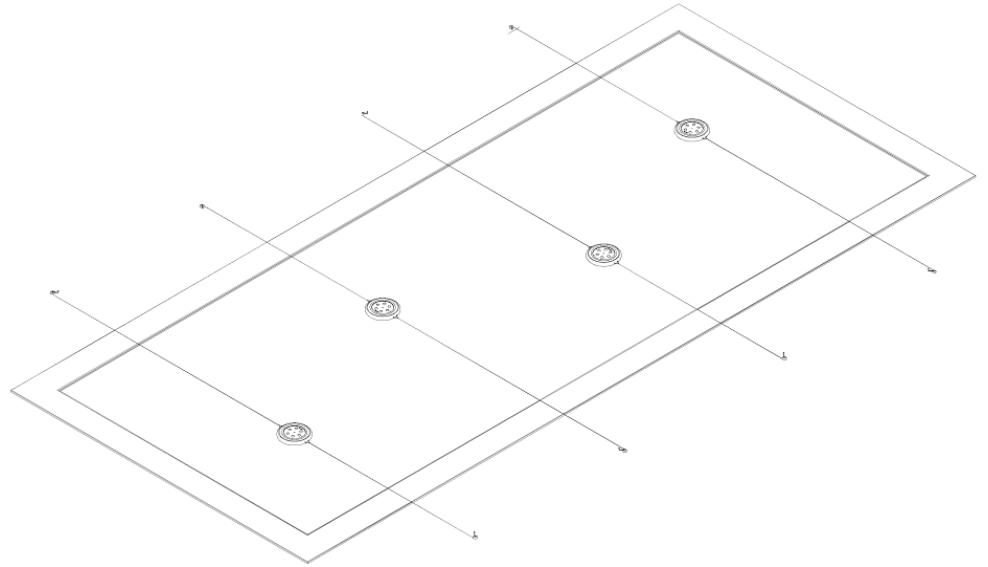

GlammFire

Flut

(Example of positioning in the pool)

ACCESSORY III: Acrylic Support