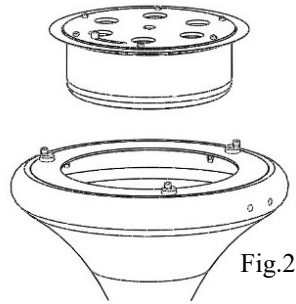

GlamFire

Flut

ACCESSORY II: Swimming pools system

Install the burner in the floating fireplace (Fig.2)

Then using this type of node to connect the two rear hubs (Fig.3)