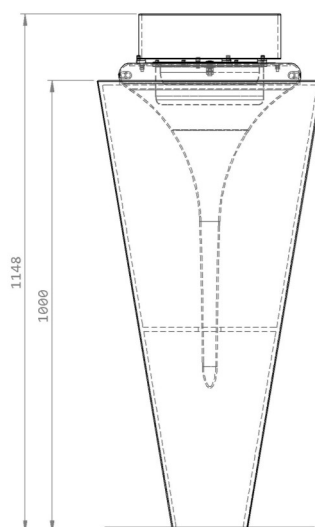

GlamFire

Flut

GlamFire

Glamfire, Lda.
Zona Industrial da Lagoa, Lote G1
4950-850 CORTES - MONÇÃO
PORTUGAL

Tel(+351) 251 654 800
Fax(+351) 251 654 801
info@glamfire.com
www.glamfire.com

glam
fire

PT02709-D