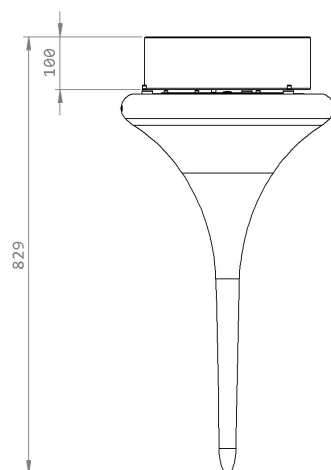

GlamFire

Flut

GlamFire

Glamfire, Lda.
Zona Industrial da Lagoa, Lote G1
4950-850 CORTES - MONÇÃO
PORTUGAL

Tel(+351) 251 654 800
Fax(+351) 251 654 801
info@glamfire.com
www.glamfire.com

glam
fire

PT02709-D