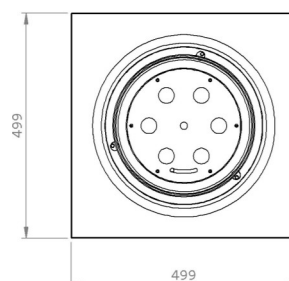

GlamFire

Flut

GlamFire

Glamfire, Lda.
Zona Industrial da Lagoa, Lote G1
4950-850 CORTES - MONÇÃO
PORTUGAL

Tel(+351) 251 654 800
Fax(+351) 251 654 801
info@glamfire.com
www.glamfire.com

glam
fire

PT02709-D