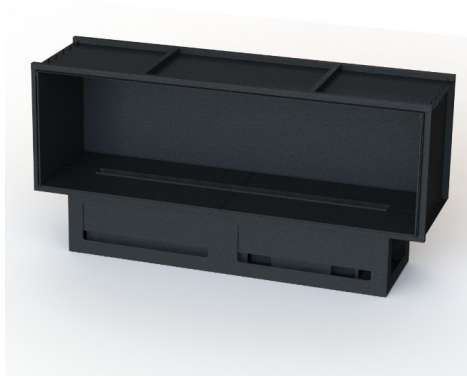

GlamFire

Glamfire, Lda.
Zona Industrial da Lagoa, Lote G1
4950-850 CORTES - MONÇÃO
PORTUGAL

Tel(+351) 251 654 800
Fax(+351) 251 654 801
info@glamfire.com
www.glamfire.com

glamm
fire

GlamFire

GlamBox 3D Plus

Características

GlamBox 3D Plus 500

Materials// Lacquered carbon steel
Weight// 25 kg
Weight (with glasses)// 36 kg
Capacity// 1,3 L (decalcified water)
Autonomy// 8 h
Voltage// 220/240 V / 50 Hz
*Remote control// included
*Wall switch// included
*Optional black glass or decorative wood

GlamBox 3D Plus 1000

Materials// Lacquered carbon steel
Weight// 32 kg
Weight (with glasses)// 51 kg
Capacity// 2,6 L (decalcified water)
Autonomy// 8 h
Voltage// 220/240 V / 50 Hz
*Remote control// included
*Wall switch// included
*Optional black glass or decorative wood