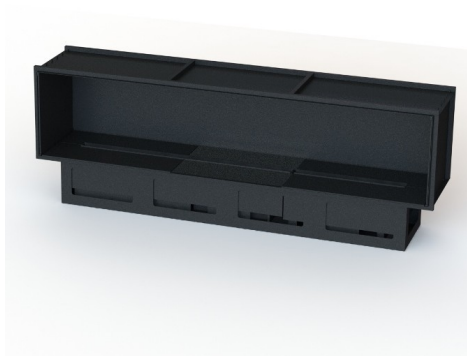

Características

GlamBox 3D Plus 500

Materials// Lacquered carbon steel
Weight// 25 kg
Weight (with glasses)// 36 kg
Capacity// 1,3 L (decalcified water)
Autonomy// 8 h
Voltage// 220/240 V / 50 Hz
*Remote control// included
*Wall switch// included
*Optional black glass or decorative wood

GlamBox 3D Plus 1000

Materials// Lacquered carbon steel
Weight// 32 kg
Weight (with glasses)// 51 kg
Capacity// 2,6 L (decalcified water)
Autonomy// 8 h
Voltage// 220/240 V / 50 Hz
*Remote control// included
*Wall switch// included
*Optional black glass or decorative wood

GlamBox 3D Plus 1500

Materials// Lacquered carbon steel
Weight// 45 kg
Weight (with glasses)// 69 kg
Capacity// 3,9 L (decalcified water)
Autonomy// 8 h
Voltage// 220/240 V / 50 Hz
*Remote control// included
*Wall switch// included
*Optional black glass or decorative wood