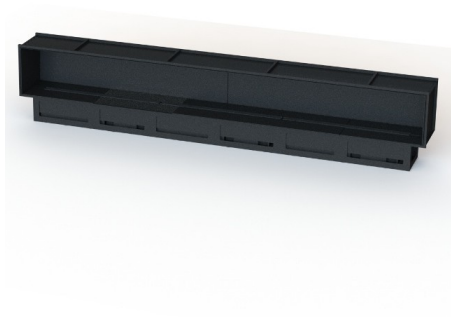

GlammBox 3D Plus 3000

Materials// Lacquered carbon steel
Weight// 77 kg
Weight (with glasses)// 118 kg
Capacity// 7,8 L (decalcified water)
Autonomy// 8 h
Voltage// 220/240 V / 50 Hz
*Remote control// included
*Wall switch// included
*Optional black glass or decorative wood

GlammFire

Glammfire, Lda.
Zona Industrial da Lagoa, Lote G1
4950-850 CORTES - MONÇÃO
PORTUGAL

Tel(+351) 251 654 800
Fax(+351) 251 654 801
info@glammfire.com
www.glammfire.com

glamm
fire