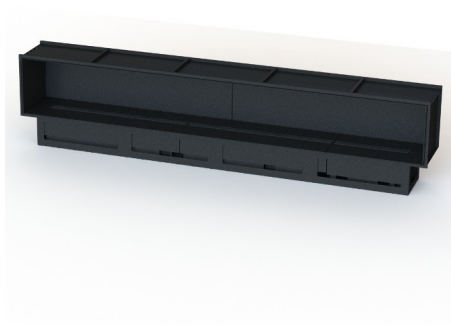

GlammBox 3D Plus 2500

Materials// Lacquered carbon steel
Weight// 66 kg
Weight (with glasses)// 101 kg
Capacity// 6,5 L (decalcified water)
Autonomy// 8 h
Voltage// 220/240 V / 50 Hz
*Remote Control// included
*Wall switch// included
*Optional black glass or decorative wood