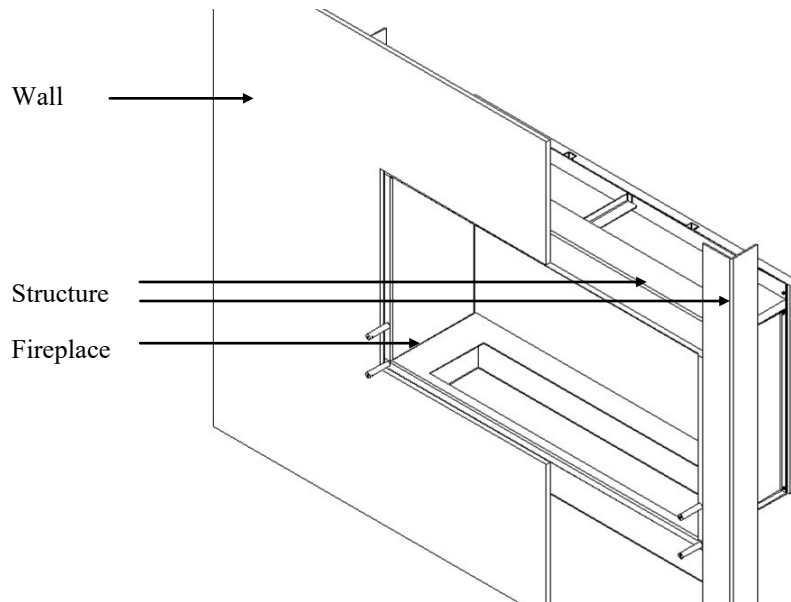

GlammFire

Glammfire, Lda.
Zona Industrial da Lagoa, Lote G1
Rua da Suíça, nº213
4950-850 CORTES - MONÇÃO
PORTUGAL

Tel(+351) 251 654 800
Fax(+351) 251 654 801
info@glammfire.com
www.glammfire.com

Take care not to install your fireplace near flammable materials.

glamm
fire