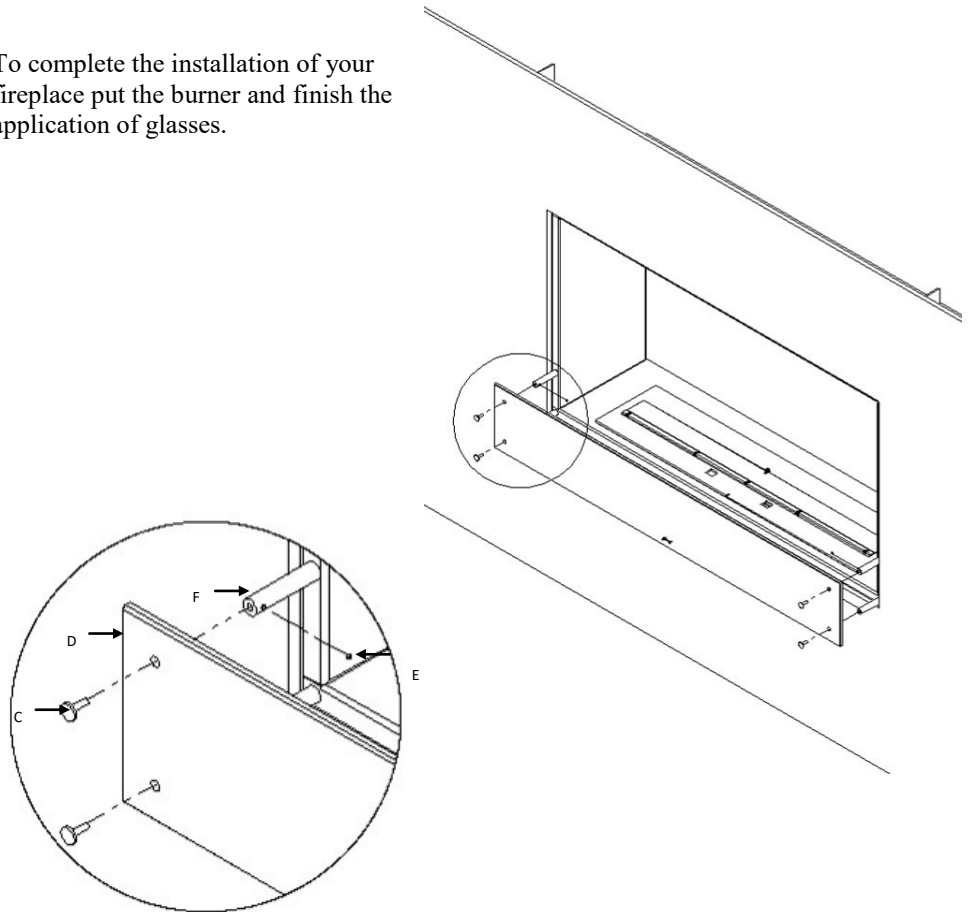

Dimensions// Exterior W1310 x D348 x H748 mm
Interior W1150 x D315 x H600 mm
Exterior W51.6 x D13.7 x H29.4”
Interior W45.3 x D12.4 x H23.6”

Weight// 79 kg | 174.2 lbs

Accessories// Frame “U” - optional
Frame “L” - optional

Screw B in A

Installation Procedures

Your fireplace must be bolted to a structure previously built in order to make it stable and safe.

GlammFire

Glammfire, Lda.
Zona Industrial da Lagoa, Lote G1
Rua da Suíça, nº213
4950-850 CORTES - MONÇÃO
PORTUGAL

Tel(+351) 251 654 800
Fax(+351) 251 654 801
info@glammfire.com
www.glammfire.com

Take care not to install your fireplace near flammable materials.

glamm
fire

GlammFire

GlammBox 1150

To complete the installation of your fireplace put the burner and finish the application of glasses.