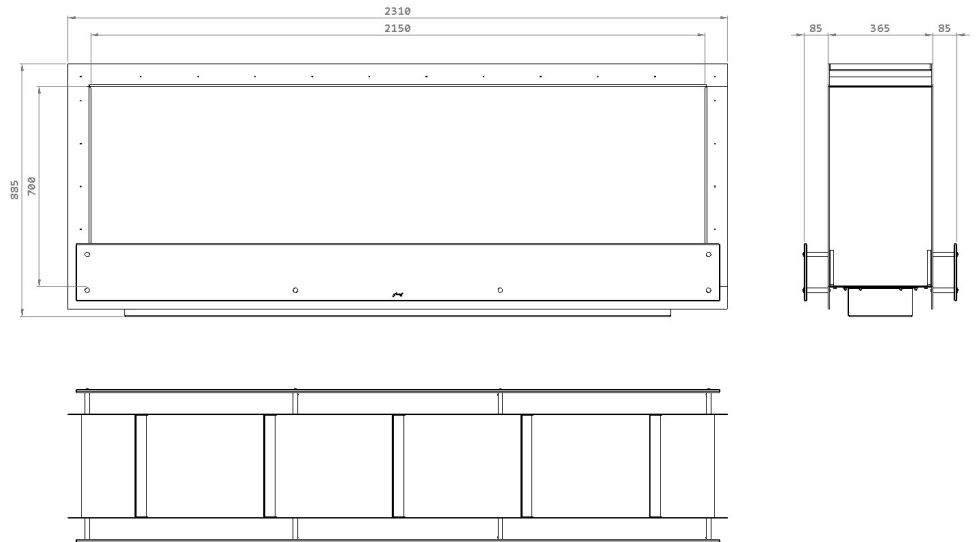

GlammFire

GlammBox 2150 DF

GlammFire

Glammfire, Lda.
Zona Industrial da Lagoa, Lote G1
Rua da Suíça, nº213
4950-850 CORTES - MONÇÃO
PORTUGAL

Tel(+351) 251 654 800
Fax(+351) 251 654 801
info@glammfire.com
www.glammfire.com

PT03886-C

glamm
fire