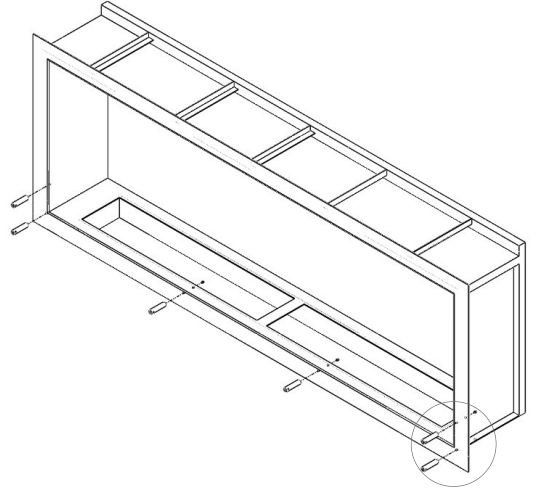

GlammFire

GlammBox 2150

Assembly / Disassembly of Glass Supports

Important: Before starting the assembly of your fireplace do not forget to put the Glass Support Base on first.

Screw B in A