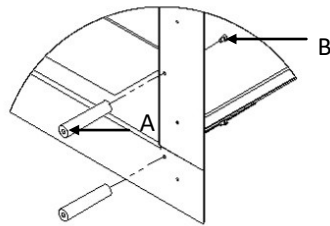

GlammFire

GlammBox 2150

Assembly / Disassembly of Glass Supports

Important: Before starting the assembly of your fireplace do not forget to put the Glass Support Base on first.

Screw B in A