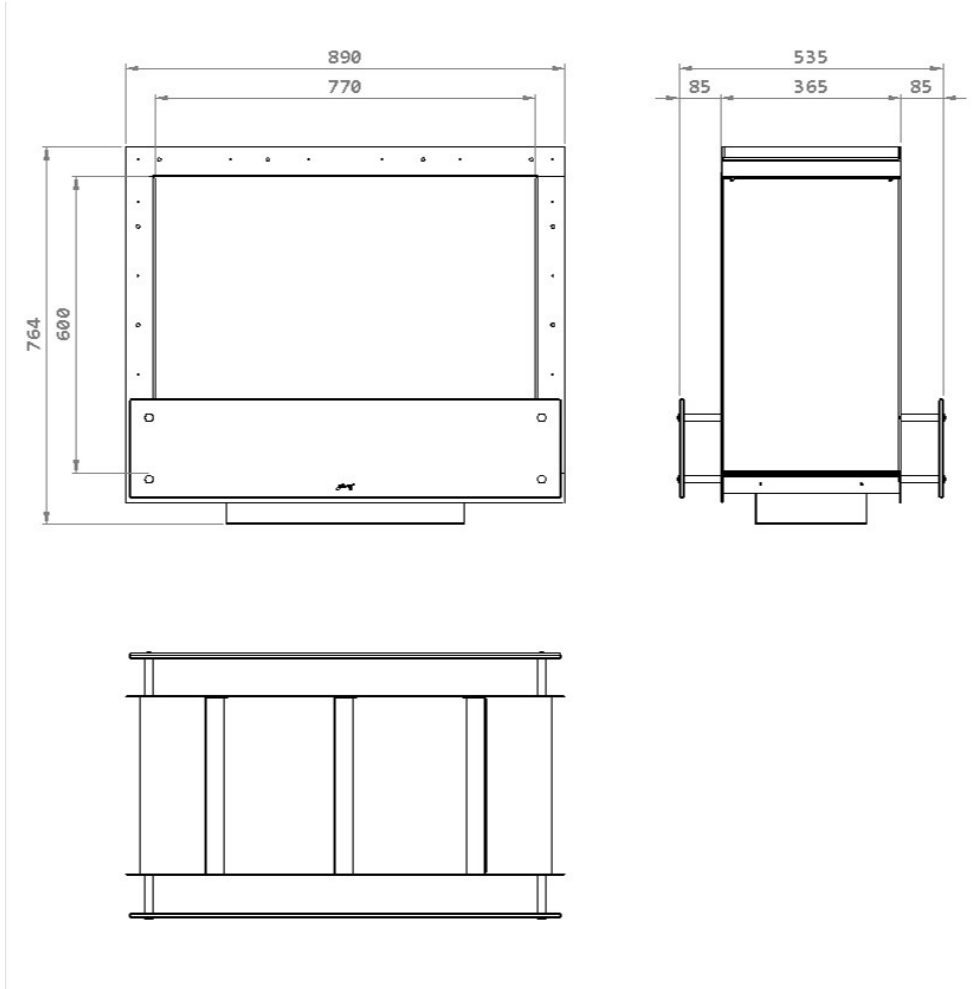

GlammFire

GlammBox 770 DF

GlammFire

Glammfire, Lda.
Zona Industrial da Lagoa, Lote G1
Rua da Suíça, nº213
4950-850 CORTES - MONÇÃO
PORTUGAL

Tel(+351) 251 654 800
Fax(+351) 251 654 801
info@glammfire.com
www.glammfire.com

PT02721-C

glamm
fire