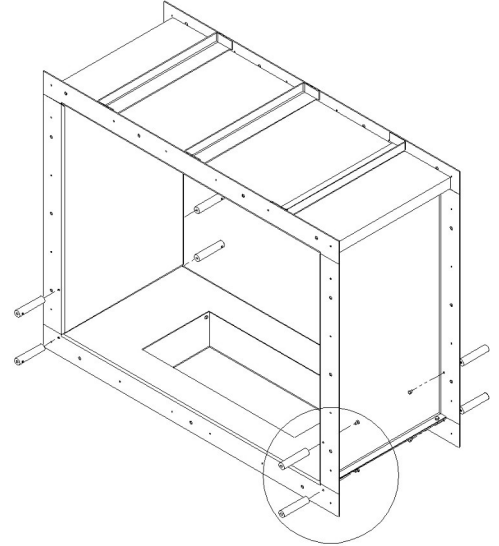

GlammFire

GlammBox 770 DF

Assembly / Disassembly of Glass Supports

Important: Before starting the assembly of your fireplace do not forget to put the Glass Support Base on first.

Screw B in A