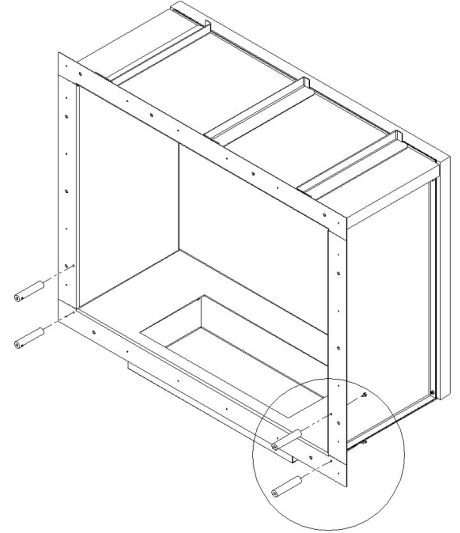

GlammFire

GlammBox 770

Assembly / Disassembly of Glass Supports

Important: Before starting the assembly of your fireplace do not forget to put the Glass Support Base on first.

Screw B in A