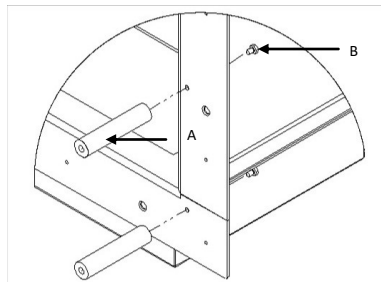

GlammFire

GlammBox 770

Assembly / Disassembly of Glass Supports

Important: Before starting the assembly of your fireplace do not forget to put the Glass Support Base on first.

Screw B in A