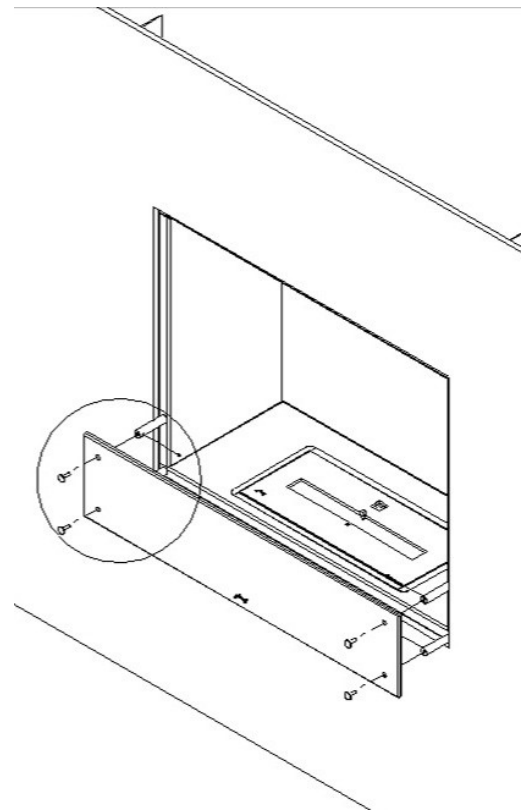

GlammFire

GlammBox 770

To complete the installation of your fireplace put the burner and finish the application of glasses.

Place C in F and screw E in order to fix glass D.

GlammFire

Glammfire,Lda.
Zona Industrial da Lagoa, Lote G1
Rua da Suíça, nº213
4950-850 CORTES - MONÇÃO
PORTUGAL

Tel(+351) 251 654 800
Fax(+351) 251 654 801
info@glammfire.com
www.glammfire.com

glamm
fire