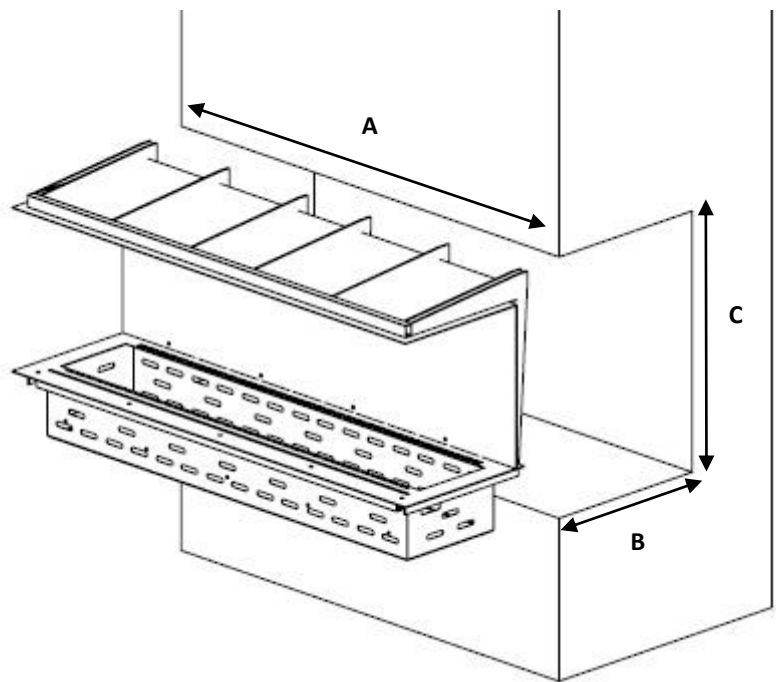

GlammBox Crea7ionEVO Plus 3 Faces

Necessary dimensions for the built-in hole of Glammbox 3 Faces.

GB Crea7ionEVO Plus 3 Faces	Length (A)	Width (B)	Height (C)
880	830mm	433mm	641mm
1080	1030mm	433mm	641mm
1280	1230mm	433mm	641mm
1680	1630mm	433mm	641mm
2080	2030mm	433mm	641mm