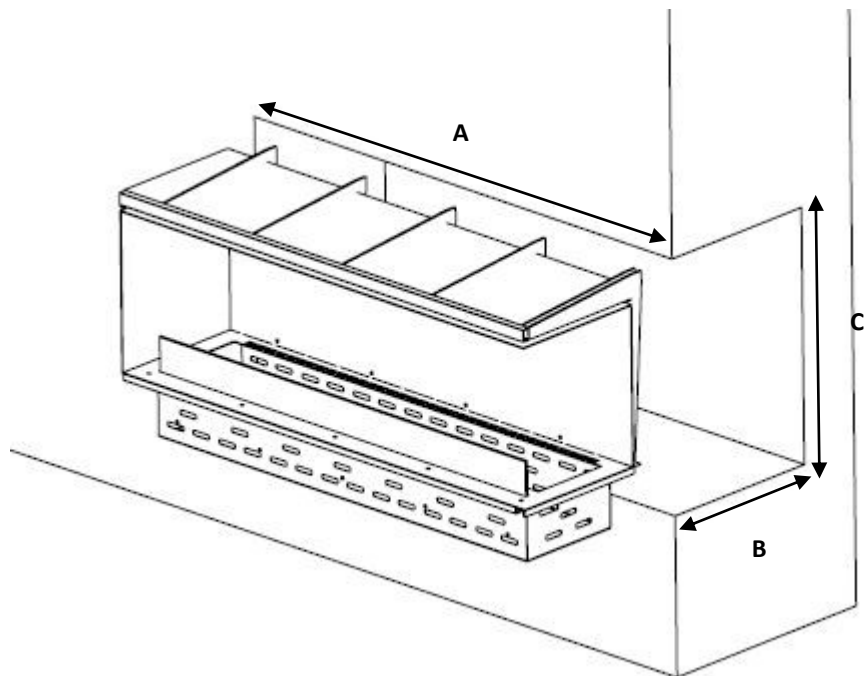

GlammBox Crea7ionEVO Plus Corner R/L

Necessary dimensions for the built-in hole of Glammbox Corner R/L.

GB Crea7ionEVO Plus Corner R/L	Length(A)	Width (B)	Height (C)
880	928mm	433mm	638mm
1080	1128mm	433mm	638mm
1280	1328mm	433mm	638mm
1680	1728mm	433mm	638mm
2080	2128mm	433mm	638mm