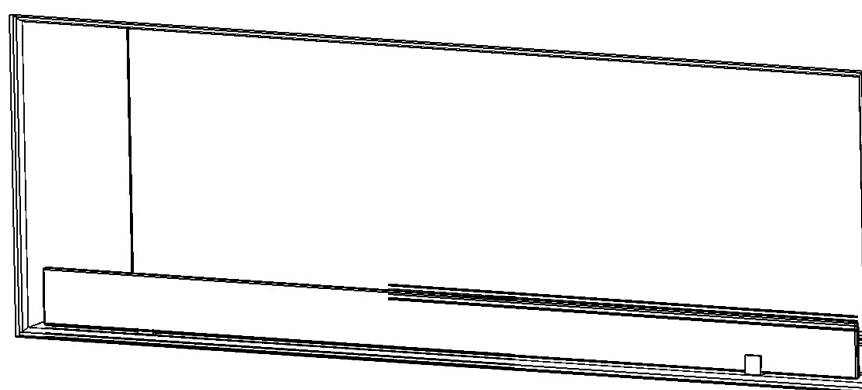

GlammBox Crea7ionEVO Plus Room Divider, 3 Faces, Corner R/L

Required ventilation:

GlammBox Crea7ionEVO Plus	Ventilation area
880 Room Divider	75cm²
1080 Room Divider	115cm²
1280 Room Divider	150cm²
880 3 Faces	75cm²
1080 3 Faces	115cm²
1280 3 Faces	150cm²
1680 3 Faces	225cm²
2080 3 Faces	300cm²
880 Corner R/L	75cm²
1080 Corner R/L	115cm²
1280 Corner R/L	150cm²
1680 Corner R/L	225cm²
2080 Corner R/L	300cm²