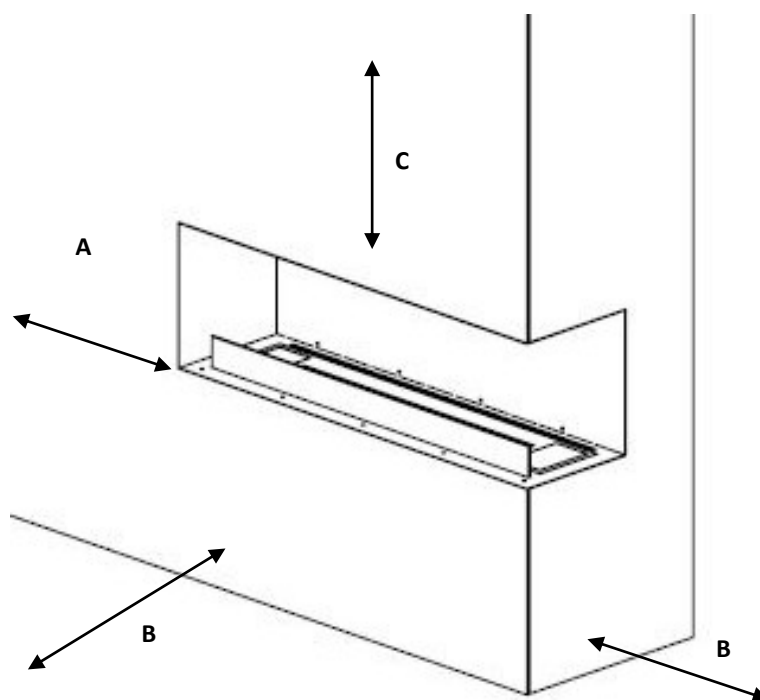

GlammBox Crea7ionEVO Plus Room Divider, 3 Faces, Corner R/L

Finishings

Black laquered steel

GlammBox Crea7ionEVO Plus Room Divider, 3 Faces, Corner R/L

Installation

Flammable materials

- Do not place flammable materials near the fireplace, within 1m;
- Racks or shelves should be distant 1m from the combustion fire line;

Materials: stone/metal/ceramics

- A - 100 mm;
- B - 100 mm;
- C - 500 mm;

Other non-flammable materials

- A - 200 mm;
- B - 250 mm;
- C - 600 mm;

GlammBox Crea7ionEVO Plus Room Divider

Necessary dimensions for the built-in hole of Glammbox Room Divider