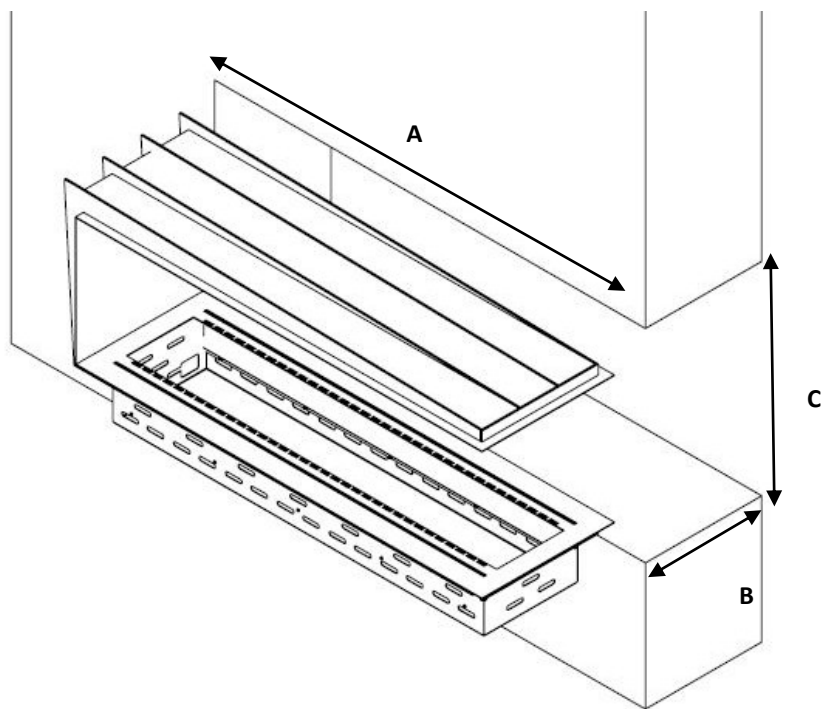

GlammBox Crea7ionEVO Plus Room Divider

Necessary dimensions for the built-in hole of Glammbox Room Divider

GB Crea7ionEVO Plus Room Divider	Length(A)	Width(B)	Height(C)
880	958mm	367mm	641mm
1080	1158mm	367mm	641mm
1280	1358mm	367mm	641mm