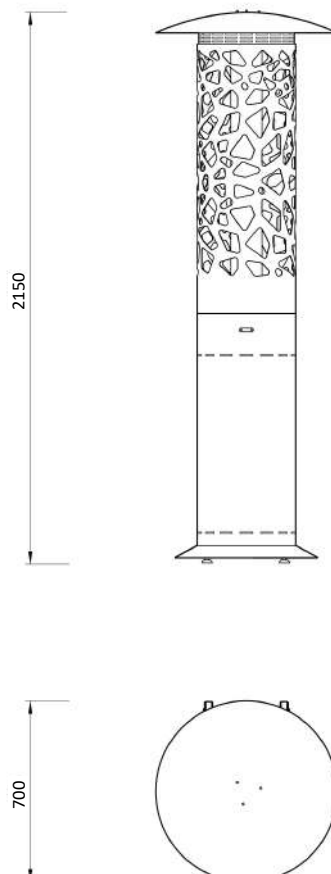

## Outdoor gas heater

Materials // Lacquered steel | AISI 316 stainless steel

Finishings // Brushed AISI 316 stainless steel

Dimensions // 700 Ø x 2150 h mm | 27,6" Ø x 84,6" h

Weight // 74 Kg | 163 lbs

Accessories// Protection cover – optional

## Overall Dimensions