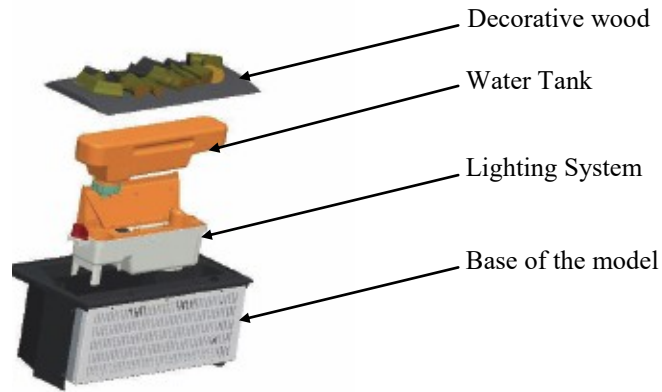

Kit Glamm 3D/3D S/3D II

Components:

Remote Control:

1. 1 Display Screen
2. 2 'Menu' Button
3. 3 'Back' Button
4. 4 'Advance' Button
5. 5 'Up and Down' Arrows
6. 6 'Enter' Button