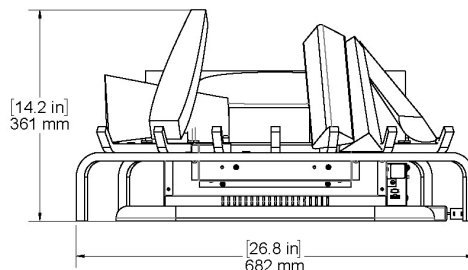

Kit Glamm 3D Toro

Installation

Select a suitable location that ensures the Kit 3D toro is sitting on a hard level surface for optimum flame effect. Allow for approximately 5cm of clearance behind the unit (from the frame to the back of the mantle) and 20cm directly above the back log to allow for removal of the Refill Container. Only use filtered tap water in this appliance, once installed, never move this appliance or lay it on its back, without draining the water from the sump and water tank.

The refill container, reservoir, cover and container cap must be cleaned once every two weeks, particularly in hard water areas.

General dimensions

KIT Glamm 3D toro

GlammFire

Glammfire, Lda.
Zona Industrial da Lagoa, Lote G1
4950-850 CORTES - MONÇÃO
PORTUGAL

Tel(+351) 251 654 800
Fax(+351) 251 654 801
info@glammfire.com
www.glammfire.com

PT13322-B

glamm®
fire