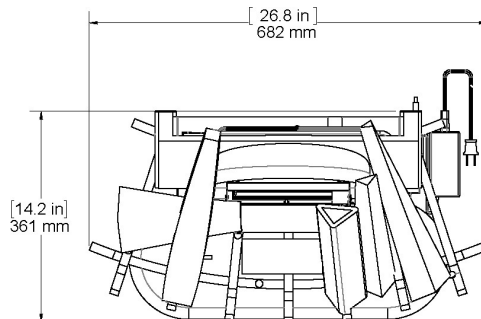

Kit Glamm 3D Toro

Installation

Select a suitable location that ensures the Kit 3D toro is sitting on a hard level surface for optimum flame effect. Allow for approximately 5cm of clearance behind the unit (from the frame to the back of the mantle) and 20cm directly above the back log to allow for removal of the Refill Container. Only use filtered tap water in this appliance, once installed, never move this appliance or lay it on its back, without draining the water from the sump and water tank.

The refill container, reservoir, cover and container cap must be cleaned once every two weeks, particularly in hard water areas.

General dimensions

KIT Glamm 3D toro

GlammFire

Glammfire, Lda.
Zona Industrial da Lagoa, Lote G1
4950-850 CORTES - MONÇÃO
PORTUGAL

Tel(+351) 251 654 800
Fax(+351) 251 654 801
info@glammfire.com
www.glammfire.com

PT13322-B

glamm®
fire