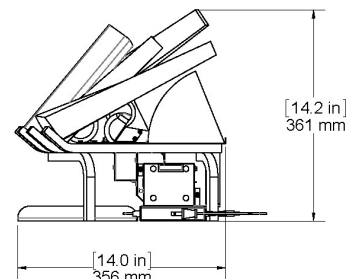

Kit Glamm 3D Toro

Installation

Select a suitable location that ensures the Kit 3D toro is sitting on a hard level surface for optimum flame effect. Allow for approximately 5cm of clearance behind the unit (from the frame to the back of the mantle) and 20cm directly above the back log to allow for removal of the Refill Container. Only use filtered tap water in this appliance, once installed, never move this appliance or lay it on its back, without draining the water from the sump and water tank.

The refill container, reservoir, cover and container cap must be cleaned once every two weeks, particularly in hard water areas.

General dimensions

KIT Glamm 3D toro

GlammFire

Glammfire, Lda.
Zona Industrial da Lagoa, Lote G1
4950-850 CORTES - MONÇÃO
PORTUGAL

Tel(+351) 251 654 800
Fax(+351) 251 654 801
info@glammfire.com
www.glammfire.com

PT13322-B

glamm®
fire