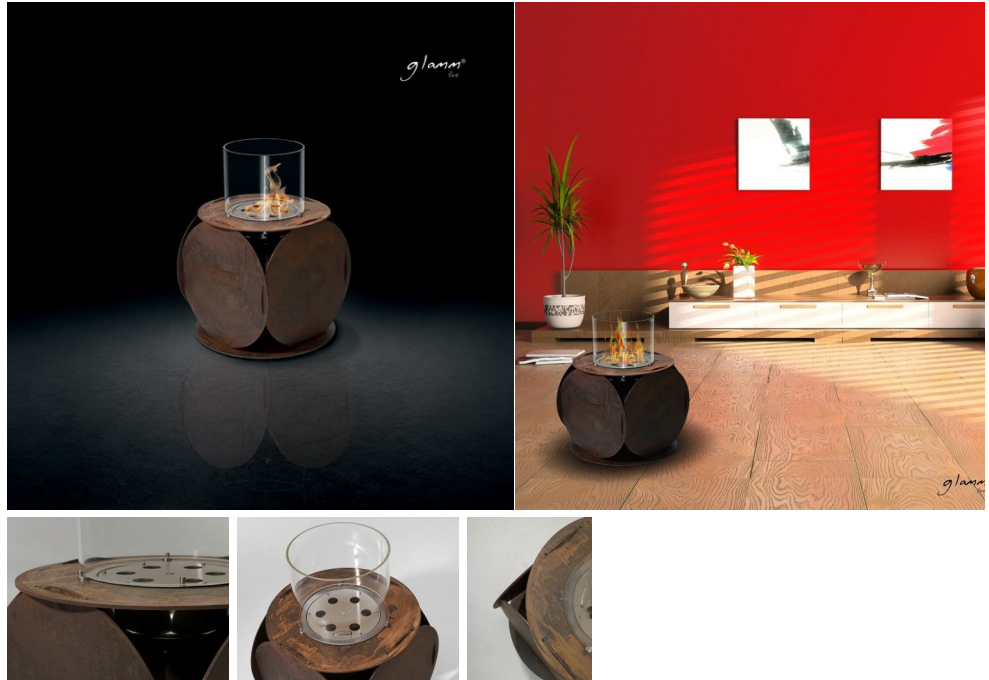

GlamFire

Lira

Fire Wonderland 

Materials//

Lira /rusted corten steel

Inspired by the secularity of ancient coins, Lira is a model with strong aesthetic component. Compact and extremely flexible, this model was designed to beautify the magic of your space.
Revitalize your indoor garden.

Dimensions// 760 h x 705 Ø mm

29,9" h x 27,8" Ø

Weight// 52 kg | 114,6 lbs

Accessories// - -

Protection// temperature resistant glass

Packing Dimensions// 690 h x 670 w x 730 d mm

470 h x 445 w x 445 d mm/ Glass and Burner

Total Weight// 71,7 kg

14,21 kg/ Glass and Burner

Burner 1// 2 litres (liquid bioethanol)

Power// 2,70 kW

Burning time// Position min. 2 litres/ 6h

Position max. 2 litres/ 4h

GlamFire

Glamfire, Lda.
Zona Industrial da Lagoa, Lote G1
4950-850 CORTES - MONÇÃO
PORTUGAL