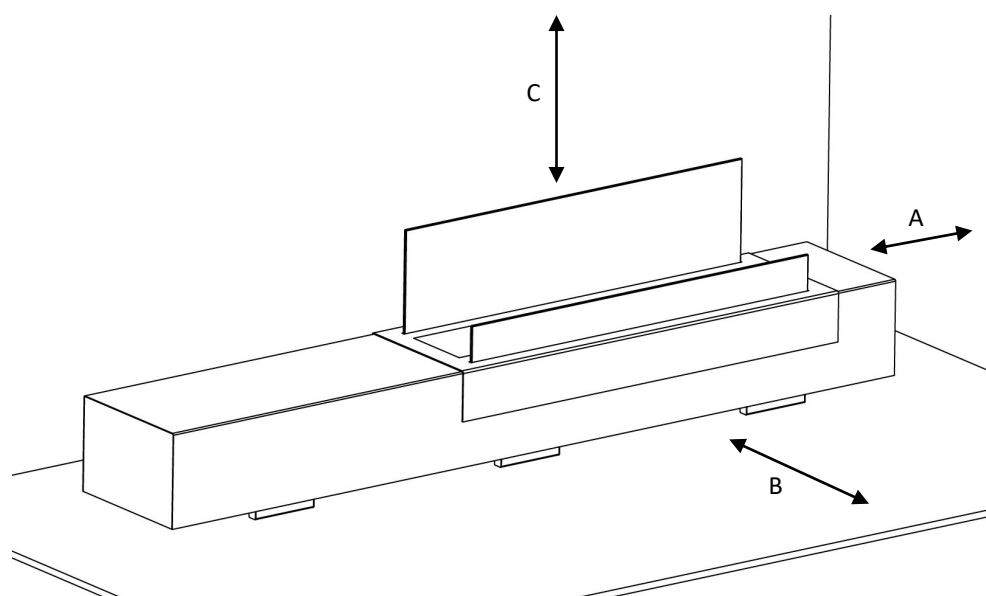

Installation

Flammable materials

- Do not place flammable materials near the fireplace, within 1m;
- Racks or shelves should be distant 1m from the combustion fire line.

Materials: stone/metal/ceramics

- A - 100 mm;
- B - 100 mm;
- C - 500 mm;

Other non-flammable materials

- A - 200 mm;
- B - 250 mm;
- C - 600 mm;

GlammFire

Loft EVOPlus

Dimensions

Measures in mm