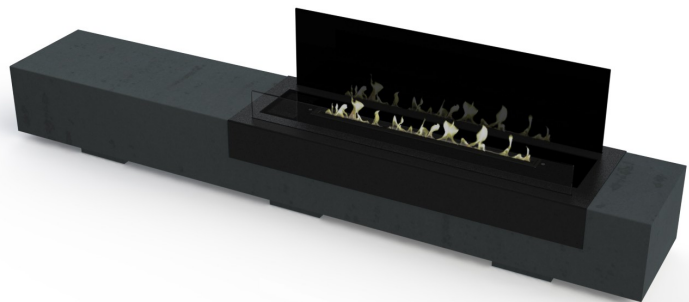

Varnished corten steel / lacquered steel