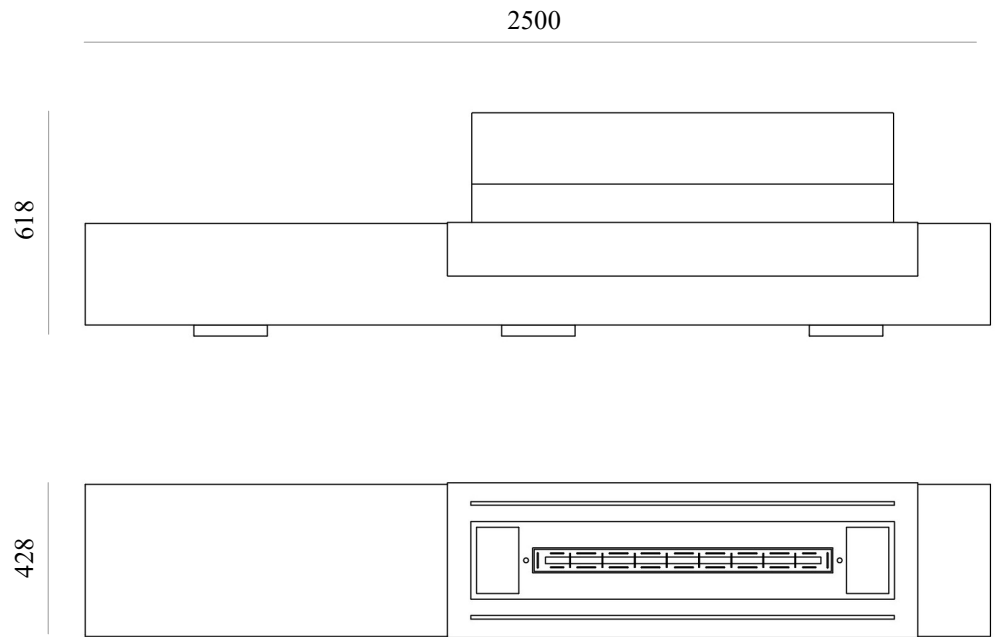

Installation

Flammable materials

- Do not place flammable materials near the fireplace, within 1m;
- Racks or shelves should be distant 1m from the combustion fire line.

Materials: stone/metal/ceramics

- A - 100 mm;
- B - 100 mm;
- C - 500 mm;

Other non-flammable materials

- A - 200 mm;
- B - 250 mm;
- C - 600 mm;

GlammFire

Loft EVOPlus

Dimensions

Measures in mm