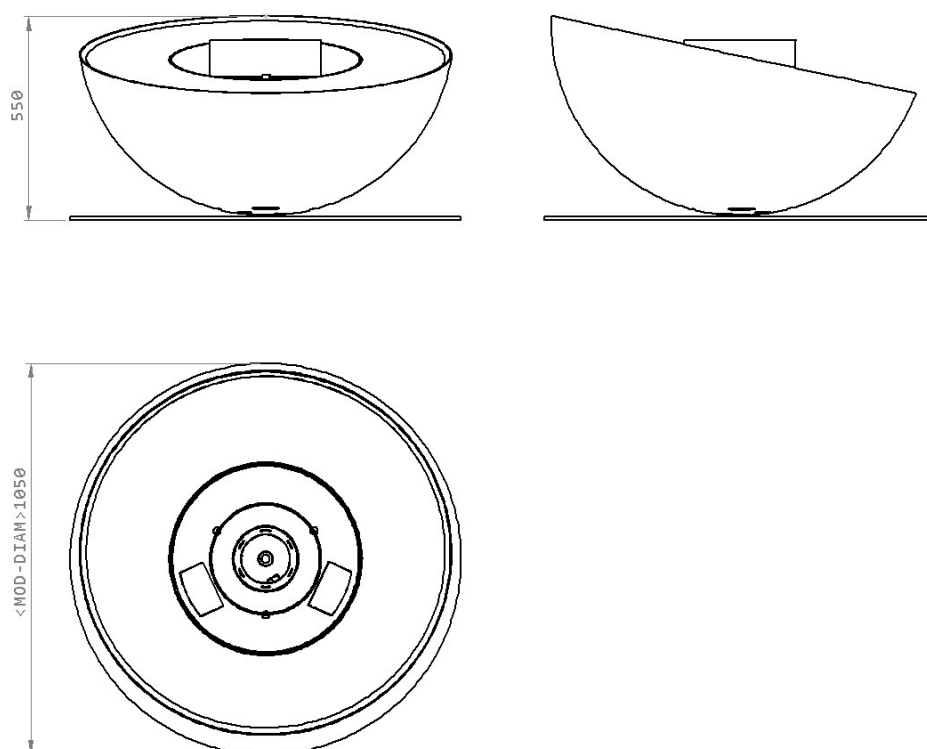

GlammFire

Mileto

General Dimensions

GlammFire

Glammfire Lda.
Zona Industrial da Lagoa, Lote G1
Rua da Suíça, nº213 | 4950-850
MONÇÃO | PORTUGAL

Tel(+351) 251 654 800
Fax(+351) 251 654 801
info@glammfire.com
www.glammfire.com

PT13323-E

glamm®
fire