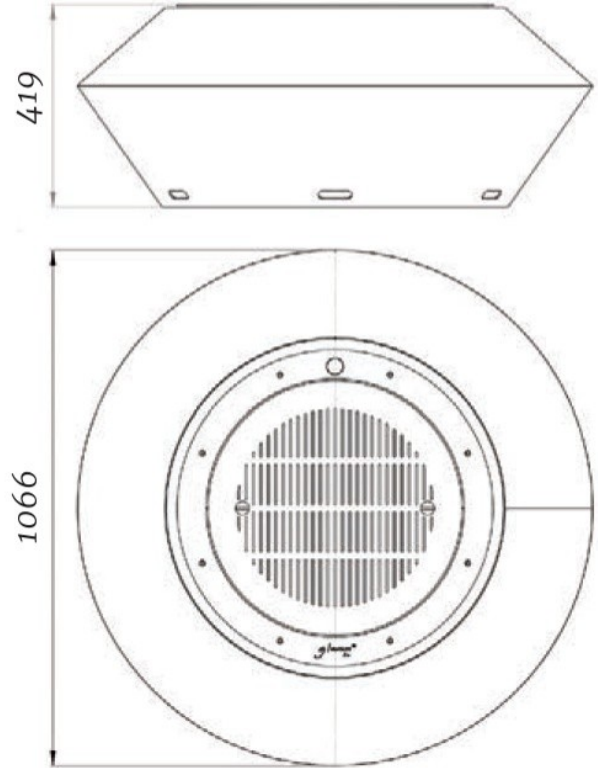

Option gas

Fuel // Propane/ Butane /Natural

Ignition mode// Remote control

Consumption // Propane gas/ Butane gas · 860–2300 g/h/ Natural gas · 1,4-3,7 m3/h

Power // 5–20 kW

Supply Pressure // Propane/Butane: 37.0 mbar - Natural: 20.0 mbar

Gas combination control – Approvals //Gas Appliances Directive 2009/142/CE
DIN EN298 / DIN EN126 / DIN EN13611

Accessories // Protection cover · included

Barbecue mitt · included

Combustion zone decorative stones · optional
(white/black decorative marble stones (3 kg))

Fuel compartment cover in black lacquered steel · optional

Fuel compartment cover in brushed stainless steel · optional

High temperature resistant round glass · optional

Wi-Fi Box · optional

Option Bioethanol

Burner I // 2 liters (liquid bioethanol)

Power // 2,7 kW

Accessories // High temperature resistant round glass 2 for Burner I · included
High temperature resistant round glass 1 for Burner I · optional

Option Crea7ion EVOPlus Fire Round

Burner // 10 L (liquid bioethanol)

Power // 2-4 Kw

Ignition mode // Remote control

Accessories // Protection cover · included

Barbecue mitt · included

High temperature resistant round glass 2 for burner Crea7ionEVOPlus

Fire Round · included

High temperature resistant round glass 1 for burner Crea7ionEVOPlus

Fire Round · optional

General Dimensions