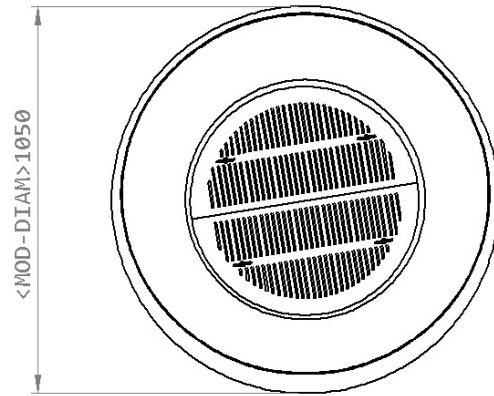

General dimensions