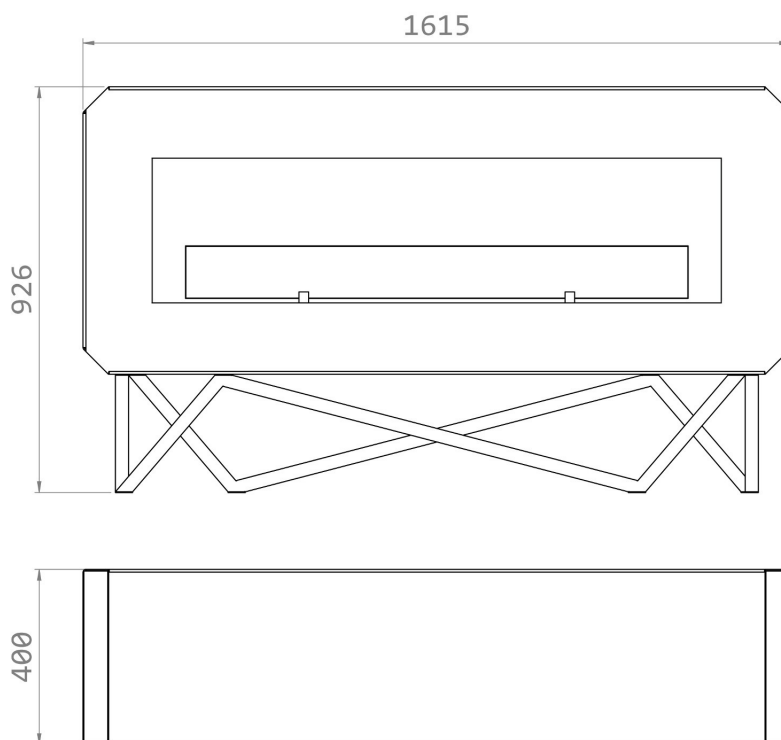

- . A - 100 mm;
- . B - 100 mm;
- . C - 500 mm;

Other non-flammable materials

- . A - 200 mm;
- . B - 250 mm;
- . C - 600 mm;

Urban EVOPlus

Overall Dimensions

Fireplace

Materials//

Steel or corten steel

Polished steel

Finishings//

Black fine texture metallic

Rusted corten steel

Velvet - optional

RAL (options and finishings available upon request)

Dimensions//

1615 w x 400 d x 926 h mm

63,6" w x 15,7" d x 36,5" h

Weight//

127 kg | 280 lbs

Recommended minimum area//

29 m²

Accessories//

High temperature resistant glass - included

Lithium battery - included