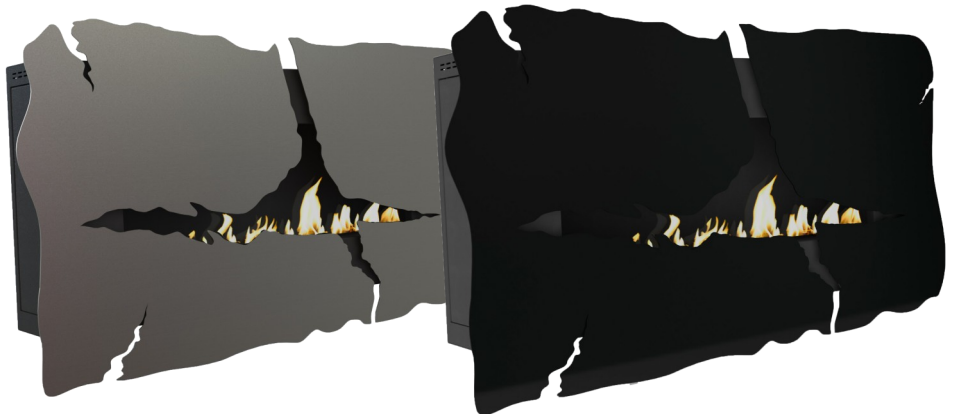

GlamFire

Apollo IV EVOPlus

A self identity marked by the irreverence of the details.

Materials// Rusted corten steel / Brushed stainless steel /
Lacquered steel / Corten varnished steel

Ignition// electronic — remote control | display

Tank// 5 litres (liquid bioethanol)

Combustion fire line// Length - 800 mm

Material// black ceramic-coated brushed stainless steel

Dimensions// 1628 w x 870 h x 223 d mm | 60,2" w x 34,3" h x 8,8"
d

Weight// 134 kg | 295,4 lbs

Power// 4,5 kW

Autonomy// 4-6 hours

Recommended minimum area// 29 sqm

Accessories // Black mirror glass - option / Lithium battery -
option

GlamFire

Glamfire,Lda.
Zona Industrial da Lagoa, Lote G1
Rua da Suíça, nº213 | 4950-850
MONÇÃO | PORTUGAL

Tel(+351) 251 654 800
Fax(+351) 251 654 801
info@glamfire.com
www.glamfire.com