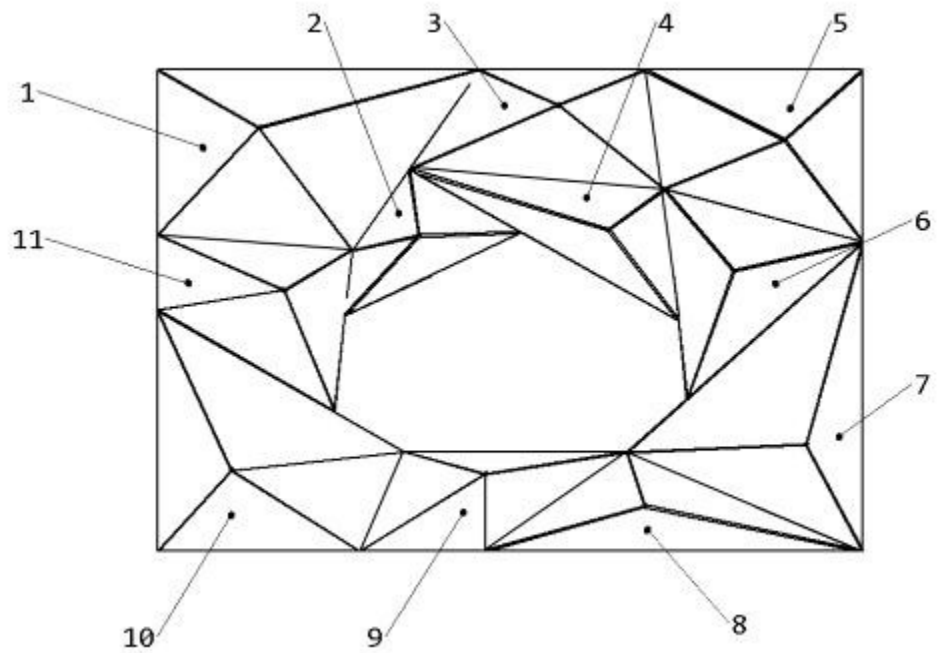

GlammFire

Crea7ion EVOPlus

Choice of finishing combination:

GlammFire

Glammfire,Lda.
Zona Industrial da Lagoa, Lote G1
Rua da Suíça, nº213 | 4950-850
MONÇÃO | PORTUGAL

Tel(+351) 251 654 800
Fax(+351) 251 654 801
info@glammfire.com
www.glammfire.com