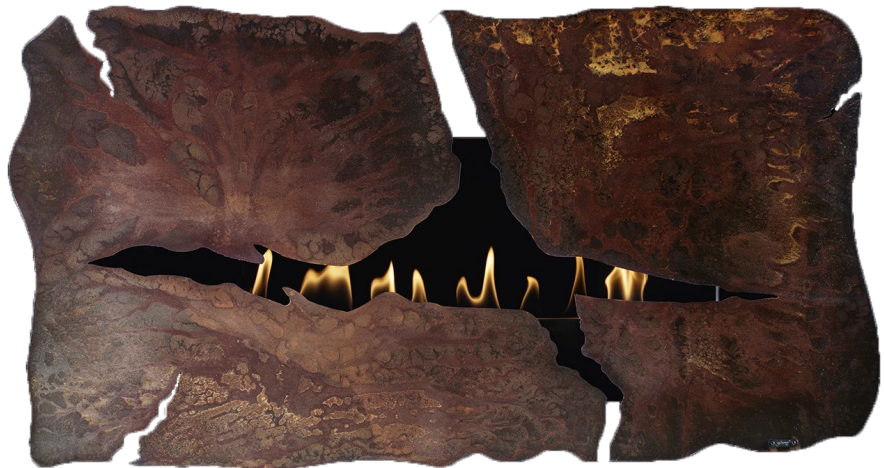

GlamFire

Apollo IV EVOPlus

A self identity marked by the irreverence of the details.

Materials// Rusted corten steel / Brushed stainless steel /
Lacquered steel / Corten varnished steel

Ignition// electronic — remote control | display

Tank// 5 litres (liquid bioethanol)

Combustion fire line// Length - 800 mm

Material// black ceramic-coated brushed stainless steel

Dimensions// 1628 w x 870 h x 223 d mm | 60,2" w x 34,3" h x 8,8"
d

Weight// 134 kg | 295,4 lbs

Power// 4,5 kW

Autonomy// 4-6 hours

Recommended minimum area// 29 sqm

Accessories // Black mirror glass - option / Lithium battery -
option

GlamFire

Glamfire,Lda.
Zona Industrial da Lagoa, Lote G1
Rua da Suíça, nº213 | 4950-850
MONÇÃO | PORTUGAL

Tel(+351) 251 654 800
Fax(+351) 251 654 801
info@glamfire.com
www.glamfire.com