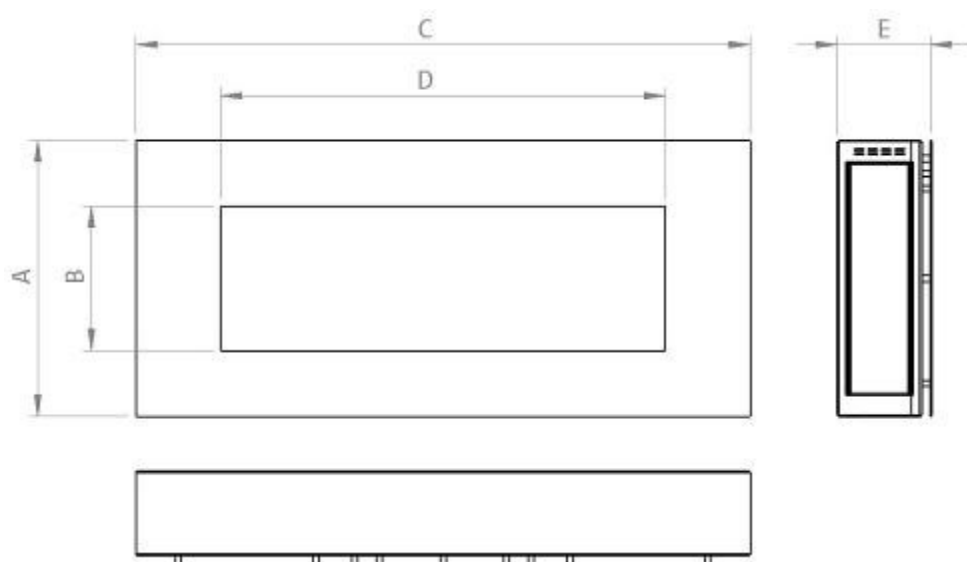

GlammFire

Crea7ionEVOPlus

Overall Dimensions/Specifications

MODEL	Dimensions (mm)					Weight (kg)	Capacity (litres)	Power (Kw)	Combustion fire line (mm)	Autonomy (hours)
	A	B	C	D	E					
Tango EVO	1100	800	700	400	223	78	5	1,4	250	7-8
Lotus EVO	830	450	830	450	223	67	3	1,4	250	7-8
Apollo EVO	650	340	1450	1050	223	90	5	4,5	800	4-6
Apollo IV EVO	870	650	1628	1450	223	110	5	4,5	800	4-6
Mito Small EVO	650	340	1000	600	223	68	3	2,25	400	6-8
Crystal EVO	750	321	1100	450	293	87	3	2,25	400	6-8

GlammFire

Glammfire,Lda.
Zona Industrial da Lagoa, Lote G1
Rua da Suíça, nº213 | 4950-850
MONÇÃO | PORTUGAL

Tel(+351) 251 654 800
Fax(+351) 251 654 801
info@glammfire.com
www.glammfire.com

PT08259-G

glamm
fire