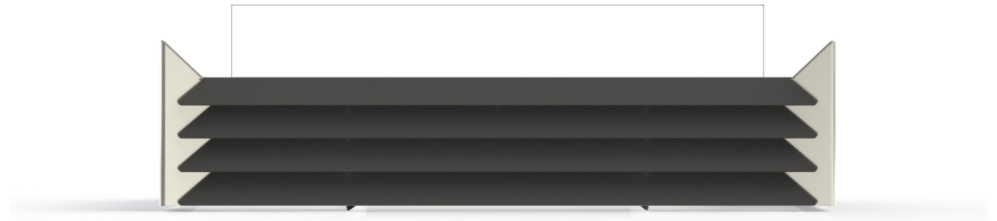

GlammFire

York KIT GLAMM 3D PLUS

Finishings

01 | Black fine texture metallic / Brushed stainless steel