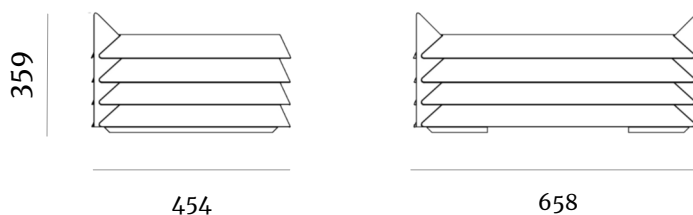

GlammFire

York KIT GLAMM 3D PLUS

Technical Characteristics

Materials // 01 | Lacquered carbon steel / brushed stainless steel
02 | Brushed stainless steel / lacquered carbon steel
03 | Rusted corten steel / lacquered carbon steel

Dimensions // Kit glamm 3D plus 500// 658 w x 359 h x 454 d mm
26" w x 14,1" h x 17,9" d
Kit glamm 3D plus 1000// 1167 w x 359 h x 454 d mm
46" w x 14,1" h x 17,9 d mm

Weight // kit glamm 3D plus 500// 44 kg | 97 lbs
Kit glamm 3D plus 1000// 66 kg | 145,5 lbs

Voltage // 220 / 240 V / 50 Hz

Capacity // kit glamm 3D plus 500// 1,3 (decalcified water)
kit glamm 3D plus 1000// 2,6 litros (decalcified water)

Autonomy// 8:00 hours

Technical Drawing

YORK Kit Glamm 3D Plus 500

YORK Kit Glamm 3D Plus 1000

GlammFire

Glammfire, Lda.
Zona Industrial da Lagoa, Lote G1
4950-850 CORTES - MONÇÃO
PORTUGAL

Tel(+351) 251 654 800
Fax(+351) 251 654 801
info@glammfire.com
www.glammfire.com

PT11683-D

measures in mm

glamm
fire