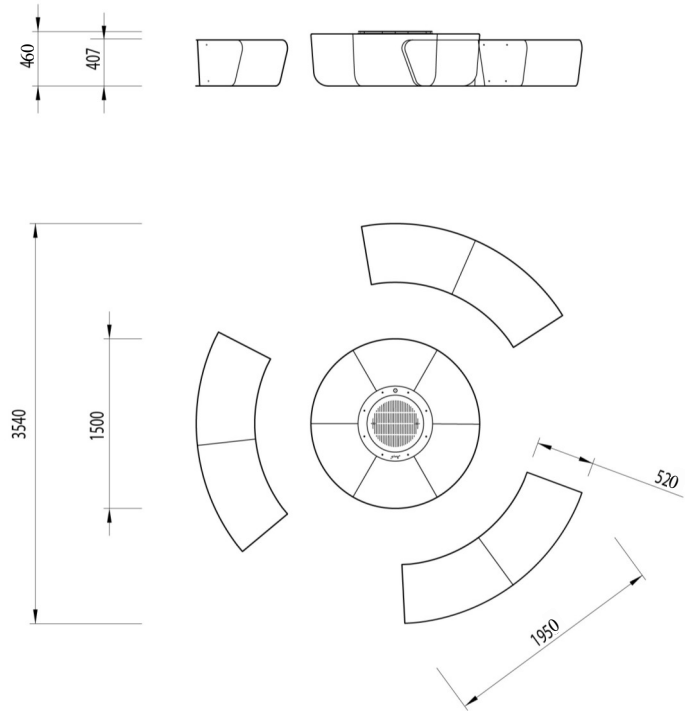

Option Gas

Fuel // Propane / Butane / Natural

Ignition mode// Remote control

Consumption // Propane gas/Butane gas· 860–2300 g/h/Gás natural·1,4–3,7 g/h

Power // 5–20 kW

Supply pressure // Propane/Butane: 37.0 mbar - Natural gas: 20.0 mbar

Gas connection // 3/8" G / Ø 12mm (ISO 7-1/EN 10226-1)

Gas combination control - Approvals // Gas Appliances Directive 2009/142/CE
DIN EN298 / DIN EN126 / DIN EN13611

Accessories // Protection cover · included

Barbecue mitt · included

Combustion zone decorative stones · optional

(white/black decorative marble stones (3 kg))

Fuel compartment cover in black lacquered steel · optional

Fuel compartment cover in brushed stainless steel · optional

High temperature resistant round glass · optional

Wi-Fi Box · optional

Option Bioethanol

Burner I // 2 liters (liquid bioethanol)

Power // 2,7 kW

Accessories // High temperature resistant round glass 2 for Burner I · included

High temperature resistant round glass 1 for Burner I · optional

Option Crea7ion EVOPlus Fire Round

Burner // 10 L (liquid bioethanol)

Power // 2–4 Kw

Ignition mode // Remote control

Accessories // Protection cover · included

Barbecue mitt · included

High temperature resistant round glass 2 for burner

Crea7ionEVOPlus Fire Round · included

High temperature resistant round glass 1 for burner

Crea7ionEVOPlus Fire Round · optional

General Dimensions